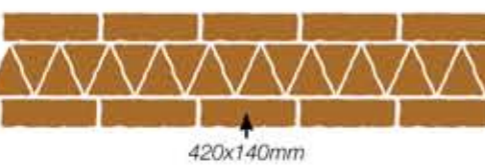

Old Provence Tiles and Features

Old Provence Terracotta Tiles
We provide what we believe to be the most comprehensive range of reproduction Reclaimed Antique Terracotta Tiles

from any one manufacturer. Capturing the essence of Provence in square, rectangular, octagonal, lozenge and diamond shapes in two natural terracotta colour hues,

offering more design potential from antique materials than could ever be dreamed possible.

Old Provence Tiles

mm	420 x 420	420 x 210	420 x 140	315 x 315	565 x 165	565 x 255	280 x 255
Inches	16.5 x 16.5	16.5 x 8.25	16.5 x 5.5	12.5 x 12.5	22.5 x 7	22 x 10	11 x 10
Name	Large Prov.	Half Prov.	Third Prov.	Sm. Square	Lozenge	Diamond	Triangle
weight per tile kg	11.76	5.88	3.92	6.75	6.05	4.75	2.38
No. per sq metre	5.69	11.39	17.08	9.92	11.06	14.09	28.18
No. per sq yard	4.76	9.52	14.28	8.29	9.25	11.78	23.56

Antique Tiles

mm	240 x 240	230 x 230
Inches	9.5 x 9.5	9 x 9
Name	Old English Farmhouse Pammets	Old Welsh Quarry Tiles
weight per tile kg	3.90	3.50
No. per sq metre	17.17	19.14
No. per sq yard	14.36	16.00

Reconstructed stone, fibre reinforced reproductions. Standard thickness approximately 26mm (1"±), Recommended pointing gap 10 - 15mm (3/8 - 5/8"). Average weight approx 67kg/square metre (56kg/square yard). Average weight approx 15 square metres/tonne (18 square yards/tonne). Suitable for use as external paving and interior flooring material. Complementary octagonal & circle feature available. Lozenge:- When using Old Provence Tile or Old Castle Flooring Tile centre, 2 lozenges are required to 1 centre tile (see separate drawing). Whether laid random or coursed, for ease of calculation and pleasing results we suggest using equal numbers of each size.

See notes on page 32/46.

Old Provence Classic Octagon (bespoke)