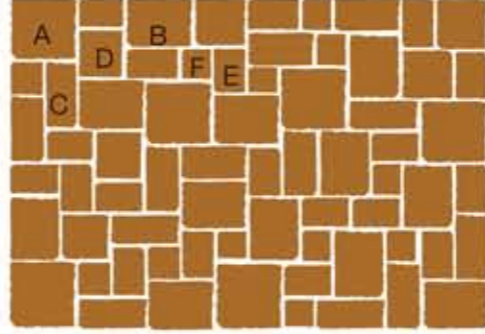

Old Provence Classic Octagon (bespoke)

Old Provence Random Tiles

	A	B	C	D	E	F	
Dimensions mm	420 x 420	420 x 315	420 x 210	315 x 315	315 x 210	210 x 210	Random
inches	16.5 x 16.5	16.5 x 12.5	16.5 x 8.25	12.5 x 12.5	12.5 x 8.25	8.25 x 8.25	1 of each size
Weight per flag kg	11.76	8.82	5.88	6.75	4.5	2.94	40.65
No. per sq. metre	5.69	7.58	11.39	9.92	15.16	22.76	1.64
No. per sq. yard	4.76	6.33	9.52	8.29	12.67	19.03	1.37
Project Pk	17	17	16	16	16	16	= 10sq metre

Old Provence Random Tiles

Petite Lozenge

Old Provence Petite Lozenge tiles insert - Old Provence Lozenge with Castle Tile inset

Lozenge Infill Flooring Tiles

Dimensions mm	420 x 420
inches	16.5 x 16.5
Weight per flag kg	10.77
No. per sq. metre	5.69
No. per sq. yard	4.76

Old Provence Star Feature Project Pack

Old Provence Star Feature Project Pack: (old terracotta with pale honey straw contrast).

2 alternative square & triangle options:
- LivingStone Desert Sand (natural stone).
- Old Provence (old terracotta colour)
36 pieces - covers 2.37sqm - 158kg.